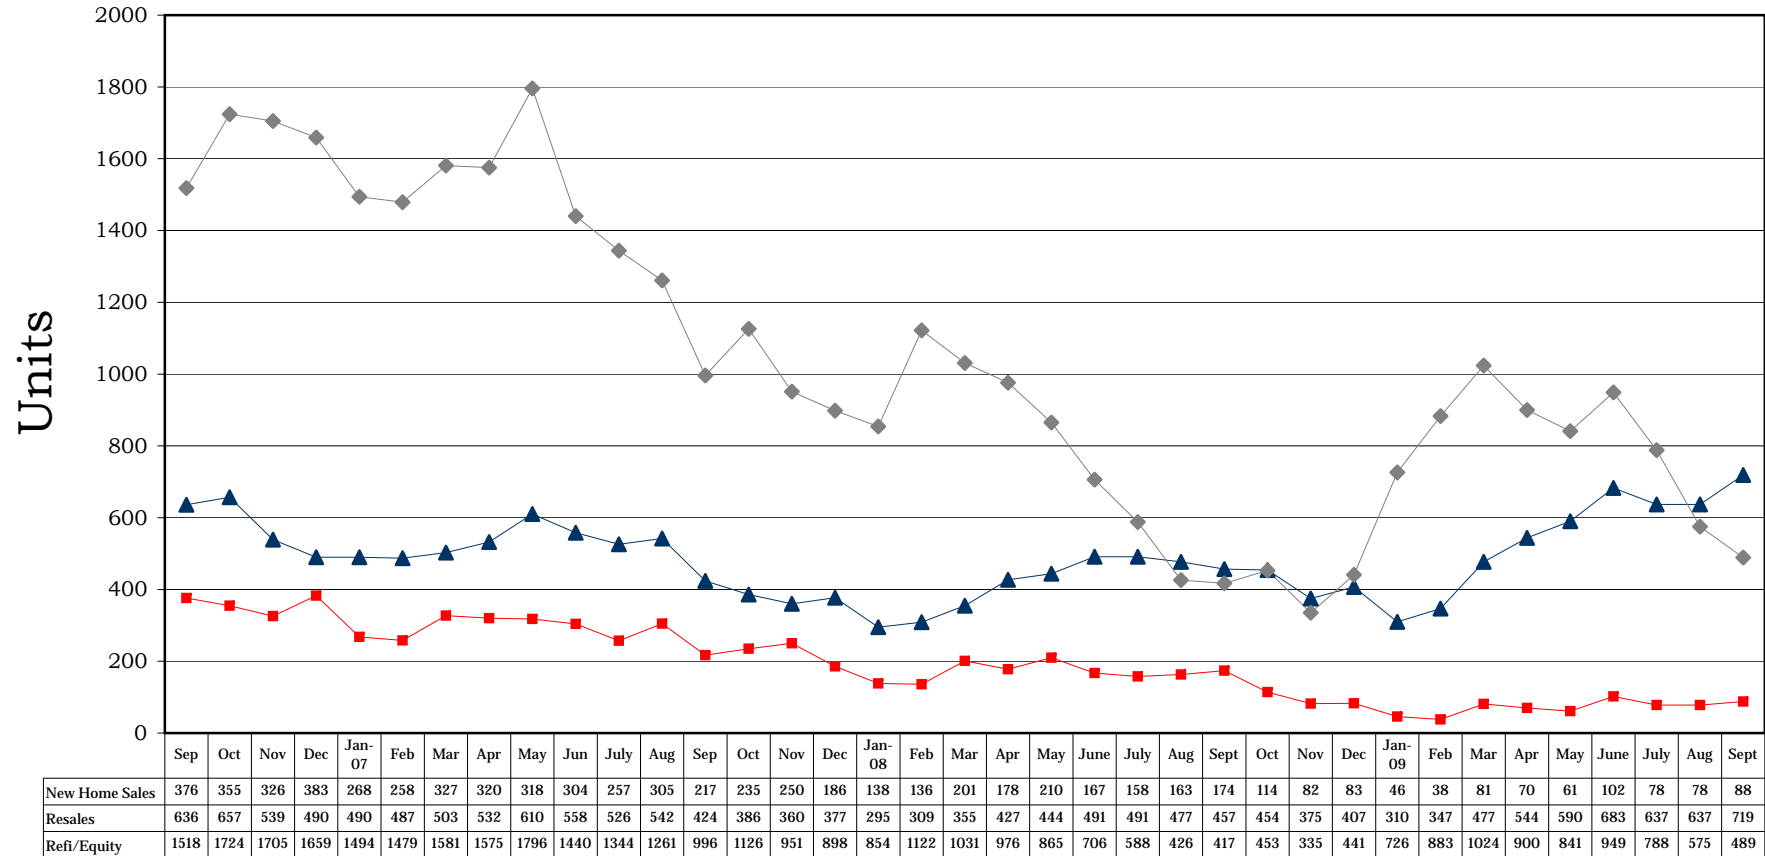

## Washoe County Insured Recording Statistics September 2006 - September 2009 Resale/New Home/Refinance Trend

\*Source: Dataquik Information Systems. Ticor does not guarantee the accuracy of this data. This is for informational purposes only and is intended to view the general market trend in Washoe County.